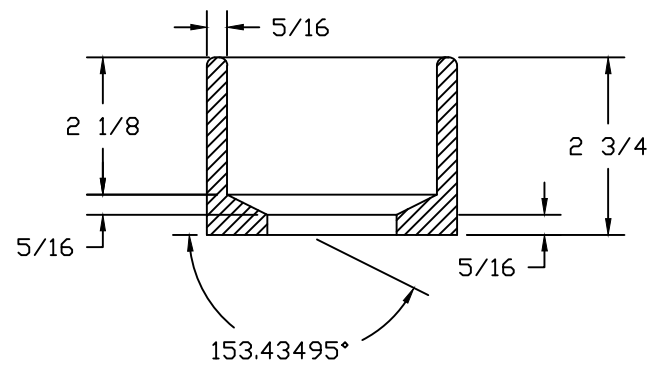

PART/PRINT NO.
AKR20385

PART DESCRIPTION
CAST IRON HUB 2"

REVISION
000

DATE
3/3/2022

DRAWN
B.SNYDER

MATERIAL
CAST IRON

TOLERANCE
+/- .025 UNLESS SPECIFIED OTHERWISE

SIGNATURE