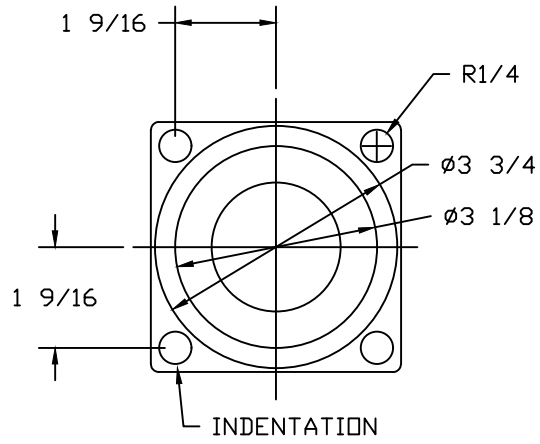

PART/PRINT NO.
AKR20385

PART DESCRIPTION
CAST IRON HUB 2"

REVISION
000

DATE
3/3/2022

DRAWN
B.SNYDER

MATERIAL
CAST IRON

TOLERANCE
+/- .025 UNLESS SPECIFIED OTHERWISE

SIGNATURE