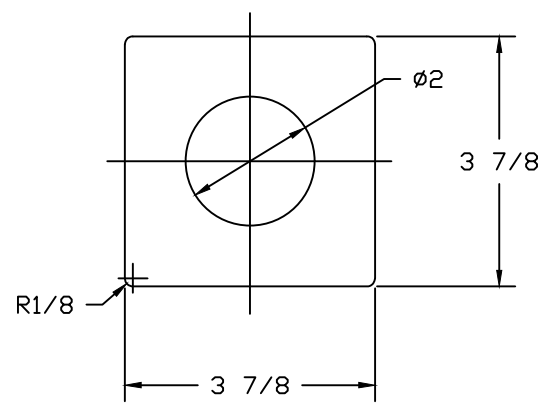

PART/PRINT NO.
AKR20385

PART DESCRIPTION
CAST IRON HUB 2"

REVISION
000

DATE
3/3/2022

DRAWN
B.SNYDER

MATERIAL
CAST IRON

TOLERANCE
+/- .025 UNLESS SPECIFIED OTHERWISE

SIGNATURE