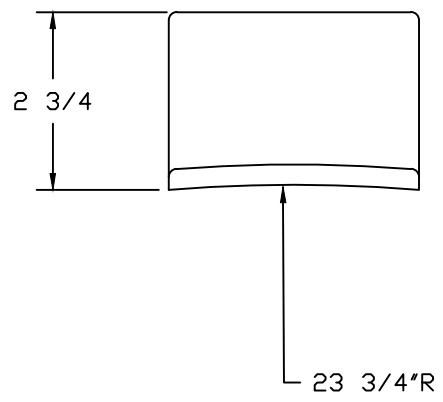

PART/PRINT NO.
AKR20385

PART DESCRIPTION
CAST IRON HUB 2"

REVISION
000

DATE
3/3/2022

DRAWN
B.SNYDER

MATERIAL
CAST IRON

TOLERANCE
+/- .025 UNLESS SPECIFIED OTHERWISE

SIGNATURE